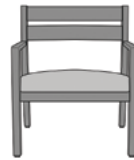

caterina

Guest – Upholstered Back

kwalu.

Redefining Clean Design®

caterina

Guest – Upholstered Back

The Caterina Guest – Upholstered Back chair is a perfect marriage of aesthetics and durability. These thoughtfully designed chairs feature clean lines; a spacious removable seat, an angled back, angled, contemporary arms to facilitate ingress and egress and wall saver back legs. Caterina Guest is available as a slat back and a short upholstered back.

Wallsaver
Wallsaver back legs help keep walls in pristine condition.

Optional Back Style
Choose from 2 optional back styles – Slat Back or Upholstered Back.

Seat Cushion is Field Replaceable
The seat cushion can be replaced in the field.

Optional Linking Tables
Optional Center and Corner Linking tables are available to provide stationary space between the chairs and fit your space.

Statement of Line

CTE11
23.5W 24.5D 33.75H
25AH

CTE21
23.5W 24.5D 33.75H
25AH